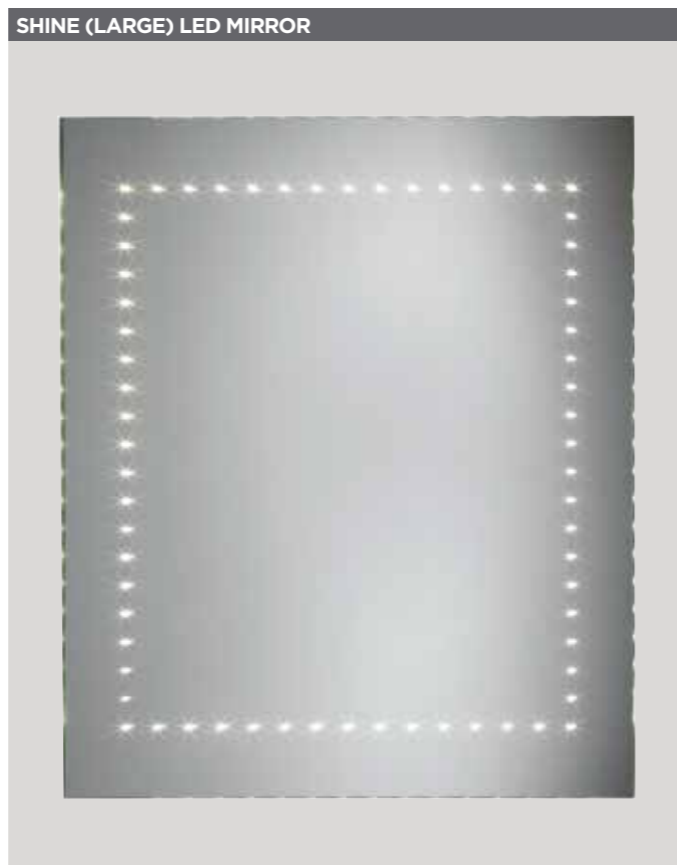

Code	Description	Size (w x h)	RRP
INST05001	Backlit mirror, heated demister pad, IP44, Infrared on/off switch, ambient lighting	600 x 800	£377.00

Code	Description	Size (w x h)	RRP
INST05002	Backlit mirror, integral shelf, heated demister pad, shaver socket, IP44, Infrared on/off switch	520 x 760	£449.00

MIRRORS

MIRRORS

Code	Description	Size (w x h)	RRP
INST05004	LED mirror, heated demister pad, IP44, Infrared on/off switch, Shaver socket	600 x 800	£400.00

Code	Description	Size (w x h)	RRP
INST05009	LED mirror, IP44, pull cord switch	600 x 450	£164.00

Code	Description	Size (w x h)	RRP
INST05005	Style bevelled mirror with frosted border	495 x 710	£120.00

Code	Description	Size (w x h)	RRP
INST05006	Wish bevelled mirror	420 x 800	£100.00

Code	Description	Size (w x h)	RRP
INST05010	LED mirror, heated demister pad, IP44, rocker switch	500 x 700	£217.00

Code	Description	Size (w x h)	RRP
INST05011	LED mirror, heated demister pad, IP44, rocker switch	600 x 800	£251.00

Code	Description	Size (w x h)	RRP
INST05007	Zodiac bevelled mirror	405 x 595	£87.00