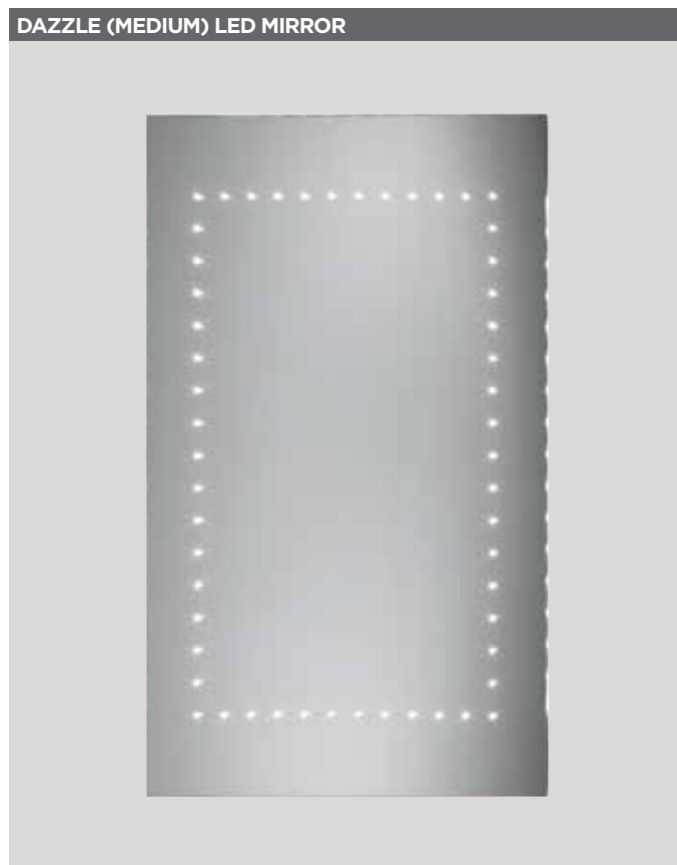

Code	Description	Size (w x h)	RRP
INST05001	Backlit mirror, heated demister pad, IP44, Infrared on/off switch, ambient lighting	600 x 800	£377.00

Code	Description	Size (w x h)	RRP
INST05002	Backlit mirror, integral shelf, heated demister pad, shaver socket, IP44, Infrared on/off switch	520 x 760	£449.00

MIRRORS

MIRRORS

Code	Description	Size (w x h)	RRP
INST05004	LED mirror, heated demister pad, IP44, Infrared on/off switch, Shaver socket	600 x 800	£400.00

Code	Description	Size (w x h)	RRP
INST05009	LED mirror, IP44, pull cord switch	600 x 450	£164.00

Code	Description	Size (w x h)	RRP
INST05005	Style bevelled mirror with frosted border	495 x 710	£120.00

Code	Description	Size (w x h)	RRP
INST05006	Wish bevelled mirror	420 x 800	£100.00

Code	Description	Size (w x h)	RRP
INST05010	LED mirror, heated demister pad, IP44, rocker switch	500 x 700	£217.00

Code	Description	Size (w x h)	RRP
INST05011	LED mirror, heated demister pad, IP44, rocker switch	600 x 800	£251.00

Code	Description	Size (w x h)	RRP
INST05007	Zodiac bevelled mirror	405 x 595	£87.00